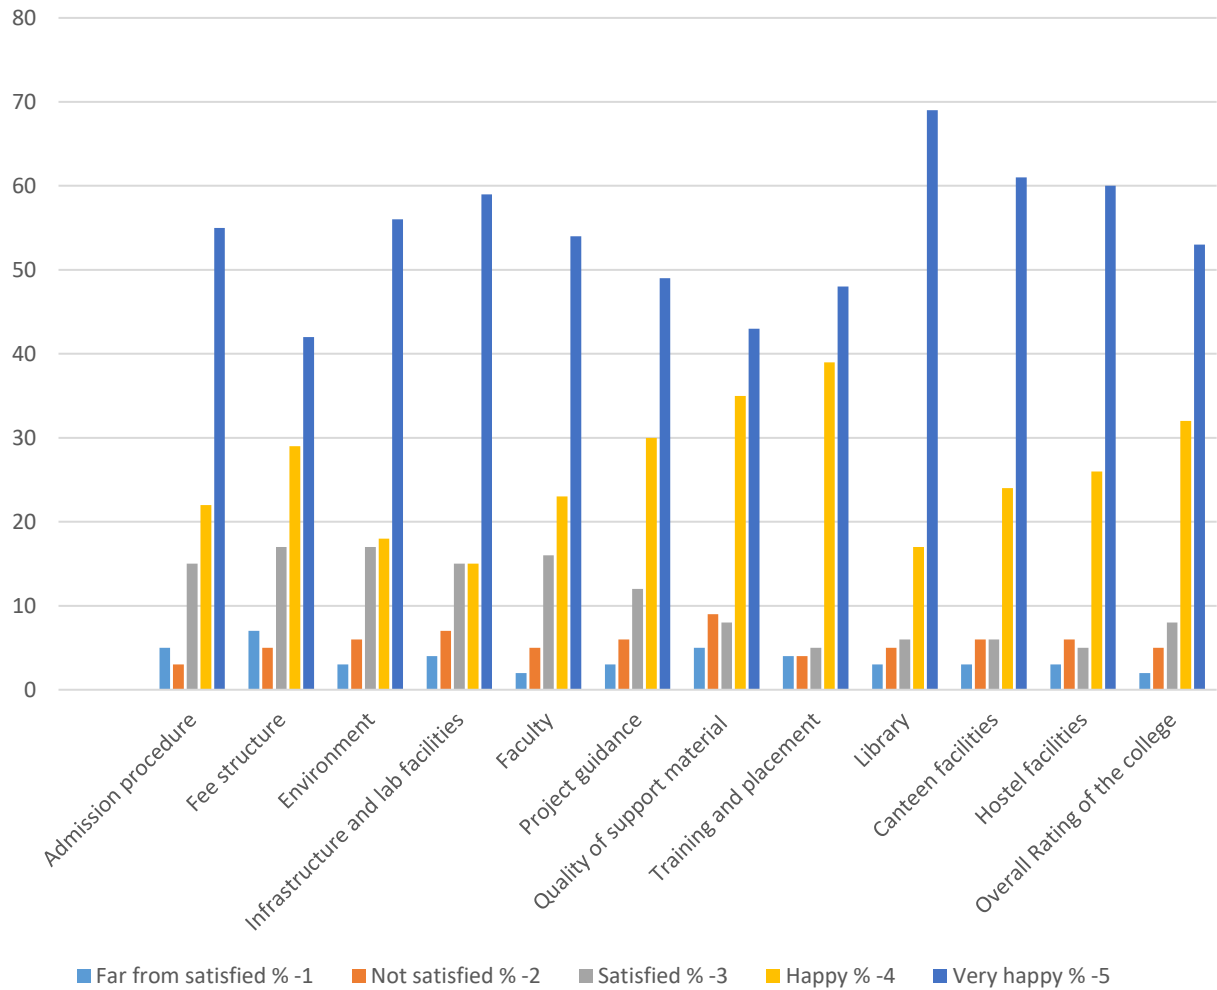

HABIB EDUCATIONAL & WELFARE SOCIETY'S M. S. COLLEGE OF ARTS, SCIENCE, COMMERCE & B.M.S.

(NMAC ACCREDITED)
(Affiliated to University of Mumbai)

Habib Educational Complex, M. H. Mohani Road, Kausa, Mumbra, Thane - 400612.

www.hewscity.com/ms | mscollge0235@gmail.com | 022-25490909 / 9372203508 | 749

Alumni feedback analysis

Jussein A. L.

I/C Principal
M.S. COLLEGE OF ASC & BMS
Habib Edu. Complex,
M.H. Mohani Road, Kausa,
Mumbra, Thane-400612. (M.S.)