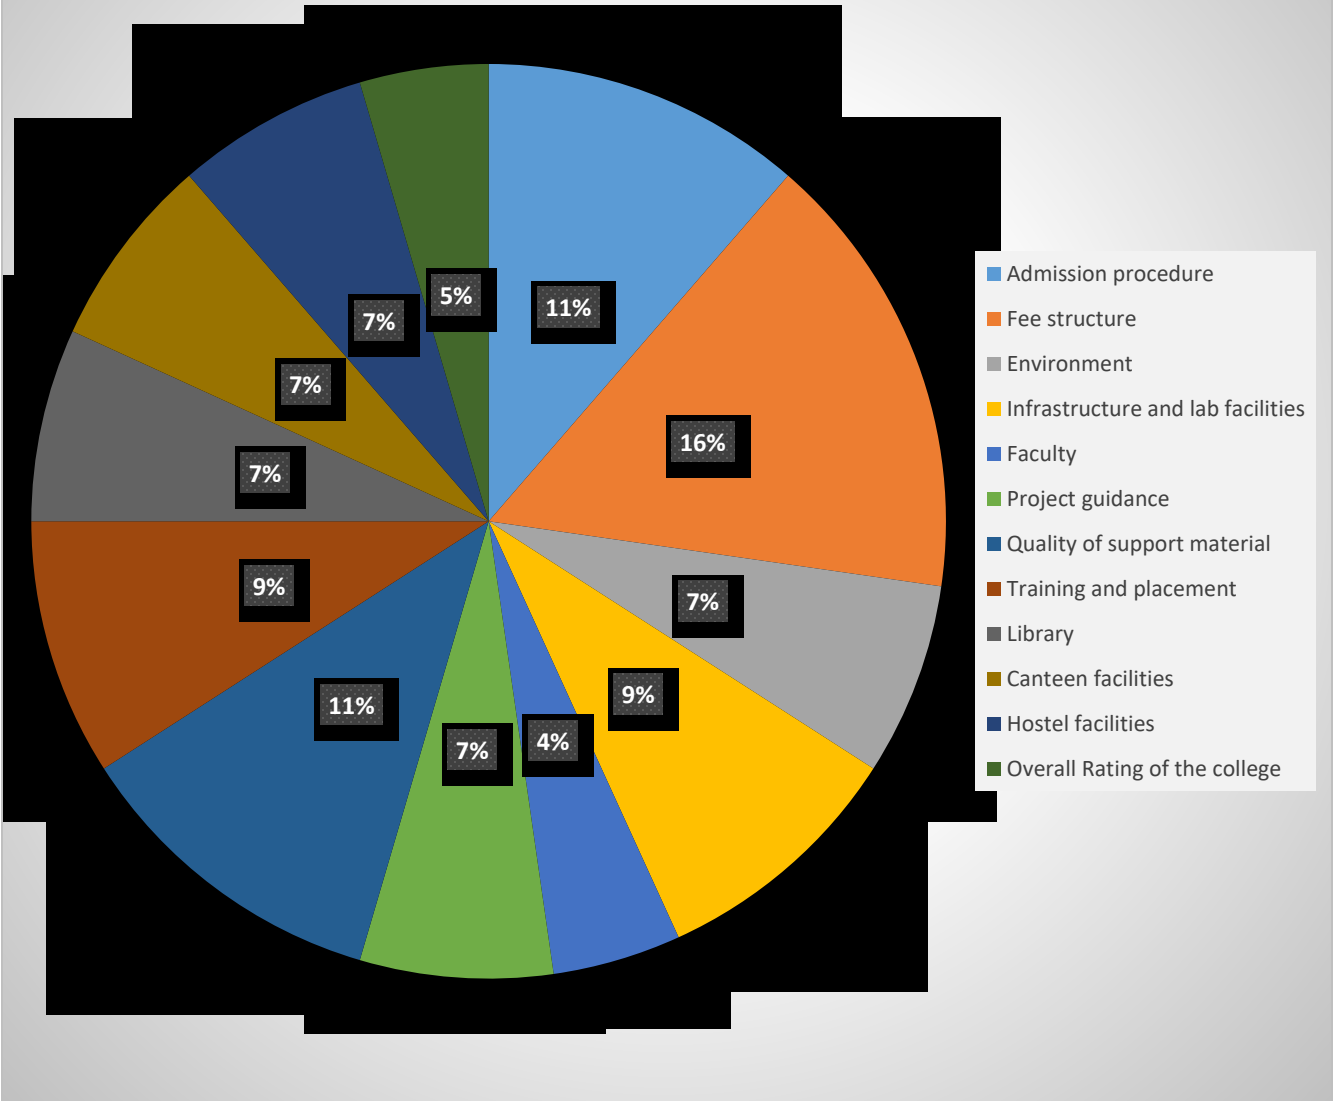

HABIB EDUCATIONAL & WELFARE SOCIETY'S M. S. COLLEGE

OF ARTS, SCIENCE, COMMERCE & B.M.S.

(NMAC ACCREDITED)

(Affiliated to University of Mumbai)

Habib Educational Complex, M. H. Mohani Road, Kausa, Mumbra, Thane - 400612.

www.hewscity.com/ms mscollge0235@gmail.com 022-25490909 / 9372203508 749

Chart Title

Jusseer A. L.

I/C Principal
M.S. COLLEGE OF ASC & BMS
Habib Edu. Complex,
M.H. Mohani Road, Kausa,
Mumbra, Thane-400612. (M.S.)